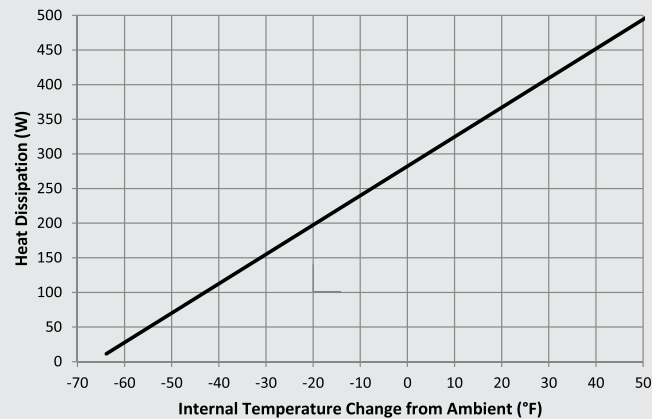

1000 BTU - 146 SERIES

THERMOELECTRIC AIR CONDITIONER

NEMA Rating:	4X
Cooling T-Stat set range:	0-100°F
T-Stat Accuracy:	±2°F
T-Stat Hysteresis:	5F
Heating T-stat set point:	ON @ 45F, OFF @ 55F
Cold-side airflow:	230 cfm
Hot-side airflow:	260 cfm
Operating temperature:	-4 to 140 °F
Storage temperature:	-4 to 194 °F
Warranty:	12 months

Optional Equipment

- Condensate Drip Pan
- Extension Frame
- Rain Shroud
- Digital Temperature Controller
- Black Epoxy Coating
- Extended Warranty

Customizations

- Type 316 SS Construction for extreme environments
- Custom color finish
- Increased heating capability
- Non-standard Mounting configurations
- *And More - Please inquire for details*

AAC-146 Performance Chart

* Please visit www.eicsolutions.com for the narrow flange drawing.