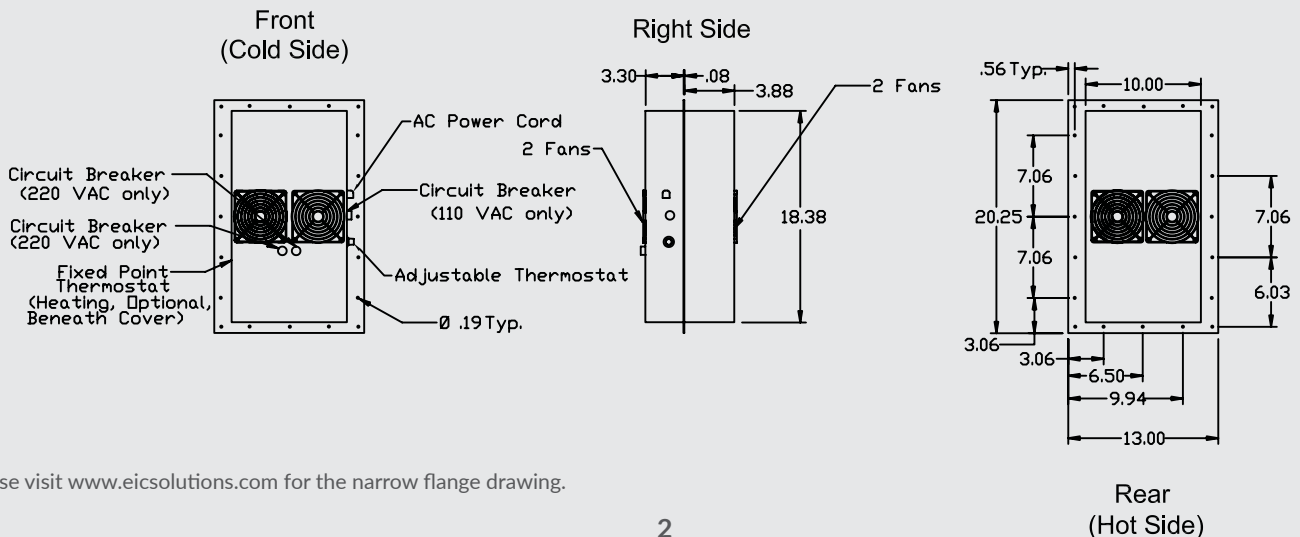

1000 BTU - 146 SERIES

THERMOELECTRIC AIR CONDITIONER

NEMA Rating:	4X
Cooling T-Stat set range:	0-100°F
T-Stat Accuracy:	±2°F
T-Stat Hysteresis:	5F
Heating T-stat set point:	ON @ 45F, OFF @ 55F
Cold-side airflow:	230 cfm
Hot-side airflow:	260 cfm
Operating temperature:	-4 to 140 °F
Storage temperature:	-4 to 194 °F
Warranty:	12 months

Optional Equipment

- Condensate Drip Pan
- Extension Frame
- Rain Shroud
- Digital Temperature Controller
- Black Epoxy Coating
- Extended Warranty

Customizations

- Type 316 SS Construction for extreme environments
- Custom color finish
- Increased heating capability
- Non-standard Mounting configurations
- *And More - Please inquire for details*

AAC-146 Performance Chart

* Please visit www.eicsolutions.com for the narrow flange drawing.